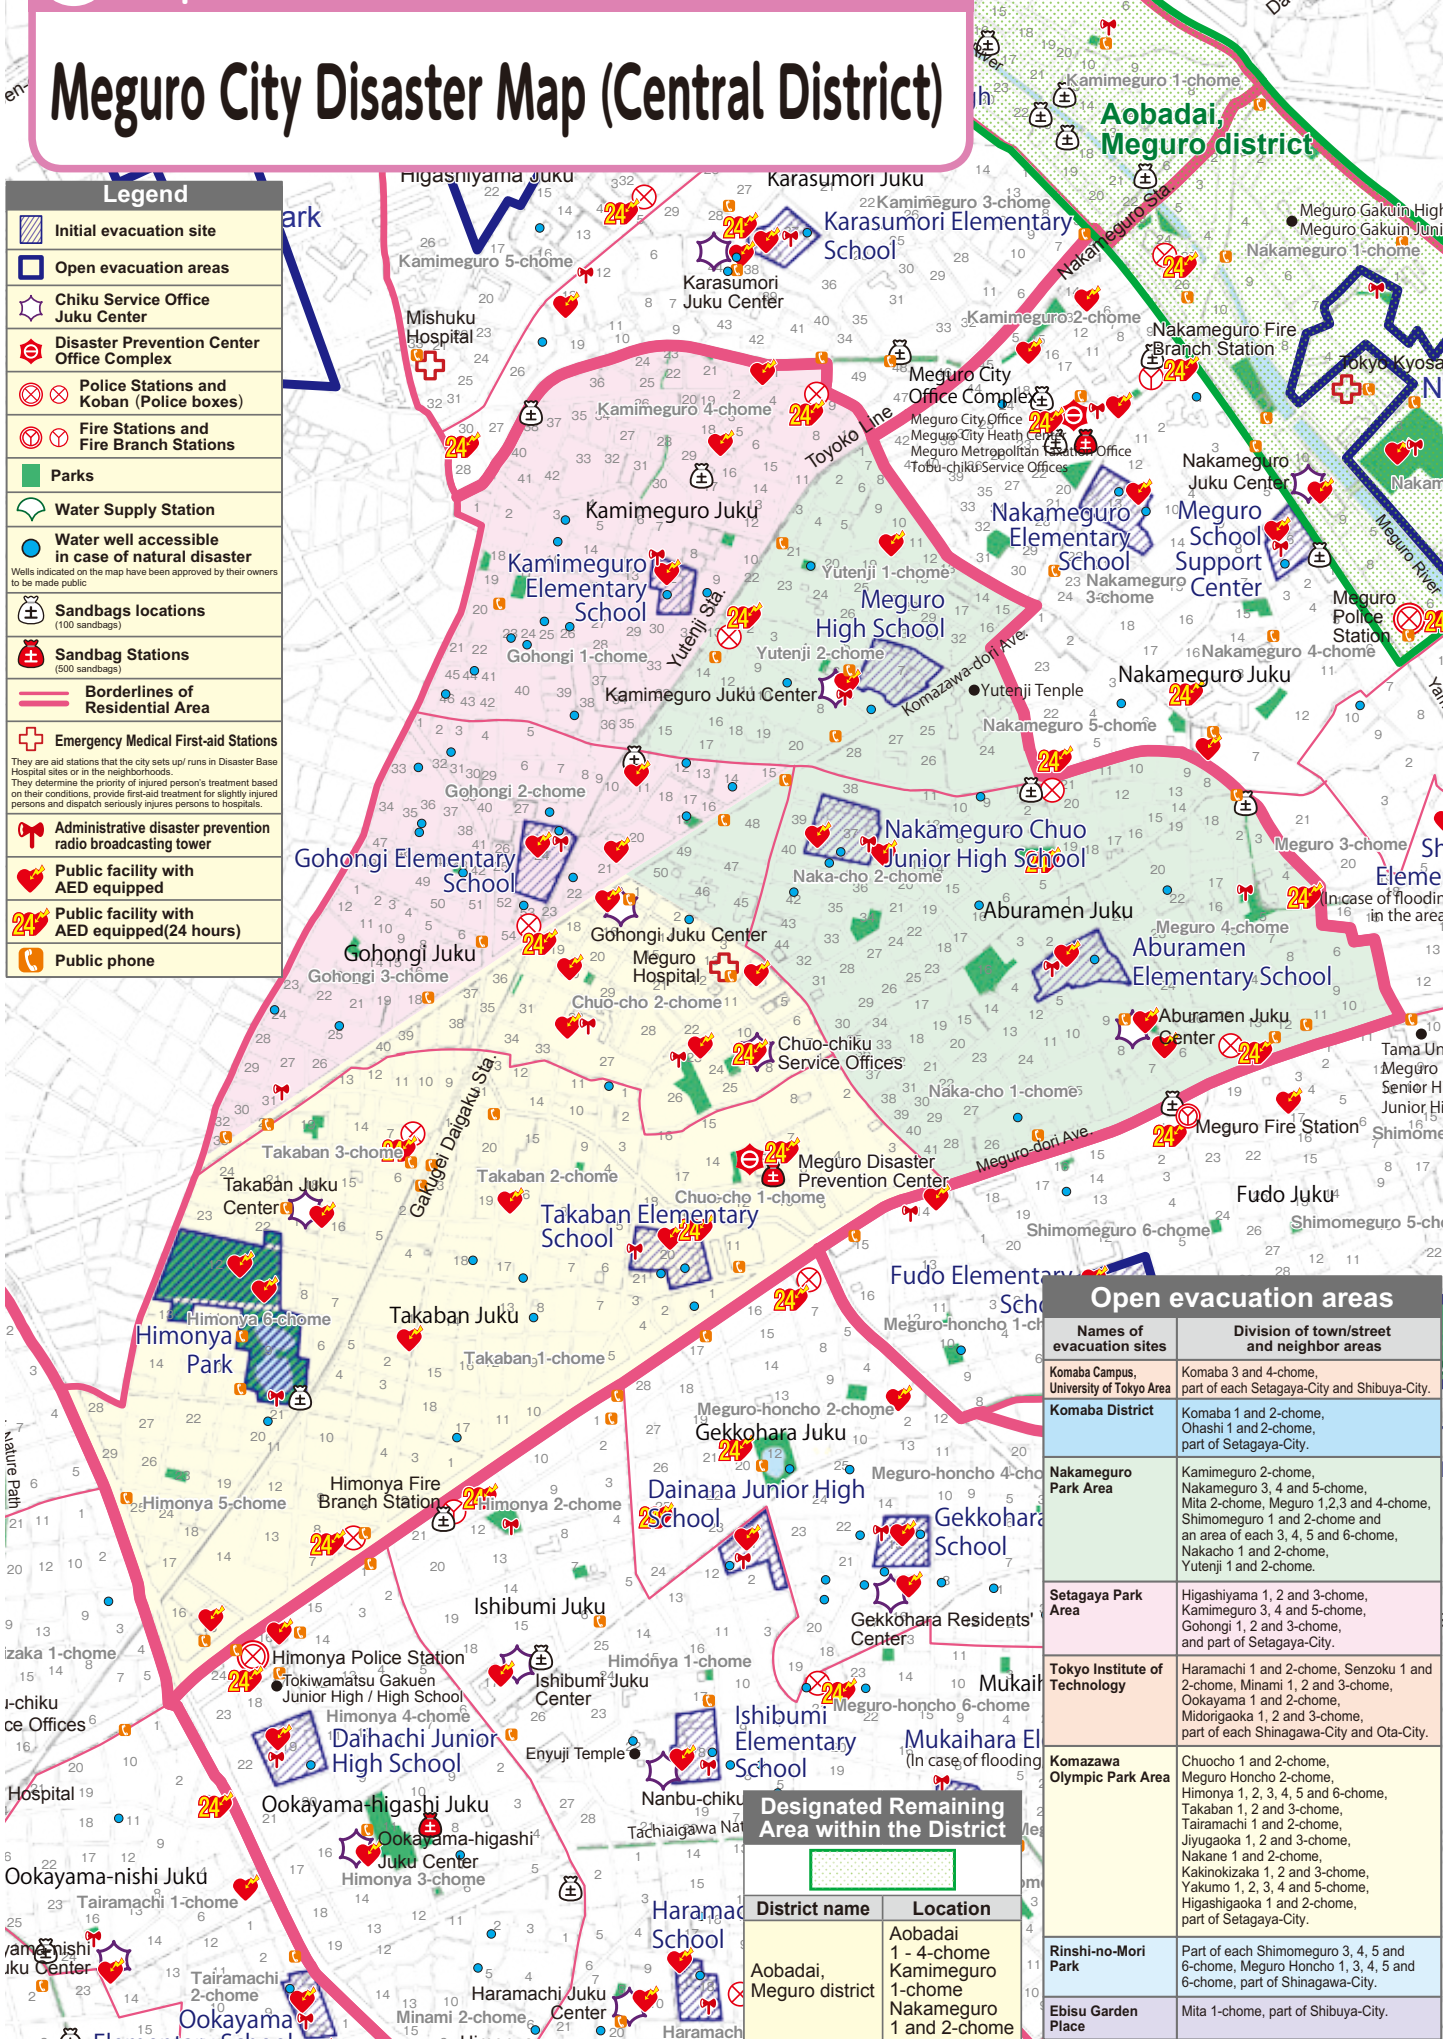

Meguro City Disaster Map (Central District)

Legend	
	Initial evacuation site
	Open evacuation areas
	Chiku Service Office Juku Center
	Disaster Prevention Center Office Complex
	Police Stations and Koban (Police boxes)
	Fire Stations and Fire Branch Stations
	Parks
	Water Supply Station
	Water well accessible in case of natural disaster
	Sandbags locations (100 sandbags)
	Sandbag Stations (500 sandbags)
	Borderlines of Residential Area
	Emergency Medical First-aid Stations
	Administrative disaster prevention radio broadcasting tower
	Public facility with AED equipped
	Public facility with AED equipped(24 hours)
	Public phone

Open evacuation areas

Names of evacuation sites	Division of town/street and neighbor areas
Komaba Campus, University of Tokyo Area	Komaba 3 and 4-chome, part of each Setagaya-City and Shibuya-City.
Komaba District	Komaba 1 and 2-chome, Ohashi 1 and 2-chome, part of Setagaya-City.
Nakameguro Park Area	Kamimeguro 2-chome, Nakameguro 3, 4 and 5-chome, Mita 2-chome, Meguro 1, 2, 3 and 4-chome, Shimomeguro 1 and 2-chome and an area of each 3, 4, 5 and 6-chome, Nakacho 1 and 2-chome, Yutenji 1 and 2-chome.
Setagaya Park Area	Higashiyama 1, 2 and 3-chome, Kamimeguro 3, 4 and 5-chome, Gohongi 1, 2 and 3-chome, and part of Setagaya-City.
Tokyo Institute of Technology	Haramachi 1 and 2-chome, Senzoku 1 and 2-chome, Minami 1, 2 and 3-chome, Ookayama 1 and 2-chome, Midorigaoka 1, 2 and 3-chome, part of each Shinagawa-City and Ota-City.
Komazawa Olympic Park Area	Chucho 1 and 2-chome, Meguro Honcho 2-chome, Himonya 1, 2, 3, 4, 5 and 6-chome, Takaban 1, 2 and 3-chome, Tairamachi 1 and 2-chome, Jiyugaoka 1, 2 and 3-chome, Nakane 1 and 2-chome, Kakinokizaka 1, 2 and 3-chome, Yakumo 1, 2, 3, 4 and 5-chome, Higashigaoka 1 and 2-chome, part of Setagaya-City.
Rinshi-no-Mori Park	Part of each Shimomeguro 3, 4, 5 and 6-chome, Meguro Honcho 1, 3, 4, 5 and 6-chome, part of Shinagawa-City.
Ebisu Garden Place	Mita 1-chome, part of Shibuya-City.