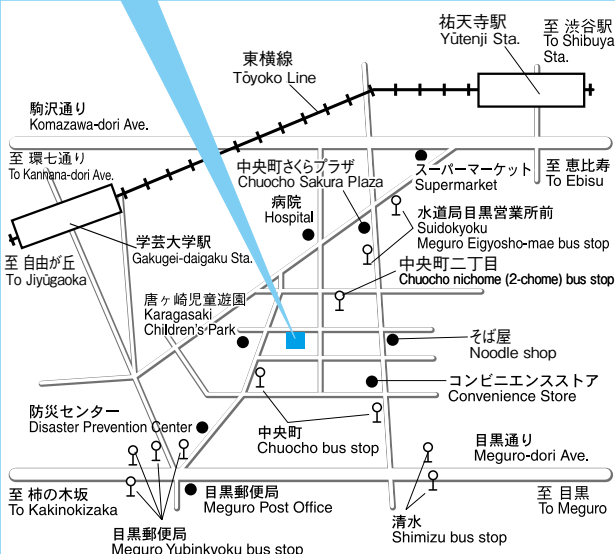

☎ 03-5722-9885 FAX 03-3715-4953

中央포괄지원센터

☎ 03-5724-8066 FAX 03-5722-9803

中央町2-9-13 (食販빌딩 내)

○東横線「祐天寺역」 또는 「학芸대학역」 하차 12분

○東急버스「中央町2丁目」「中央町」「수도국目黒영업소 앞」 하차 3분

1

南部地区サービス事務所
☎ 03-3719-2071 FAX 03-3719-2117

1-18-14 Himonya (South-West of Ishibumi Elementary School)

- A 15-minute walk from Nishi-koyama Station on the Meguro Line.
- A 4-minute walk from Enyuji-mae bus stop or a 8-minutes walk from Kuritsu Nanachu-mae bus stop on the Tokyu Buses.