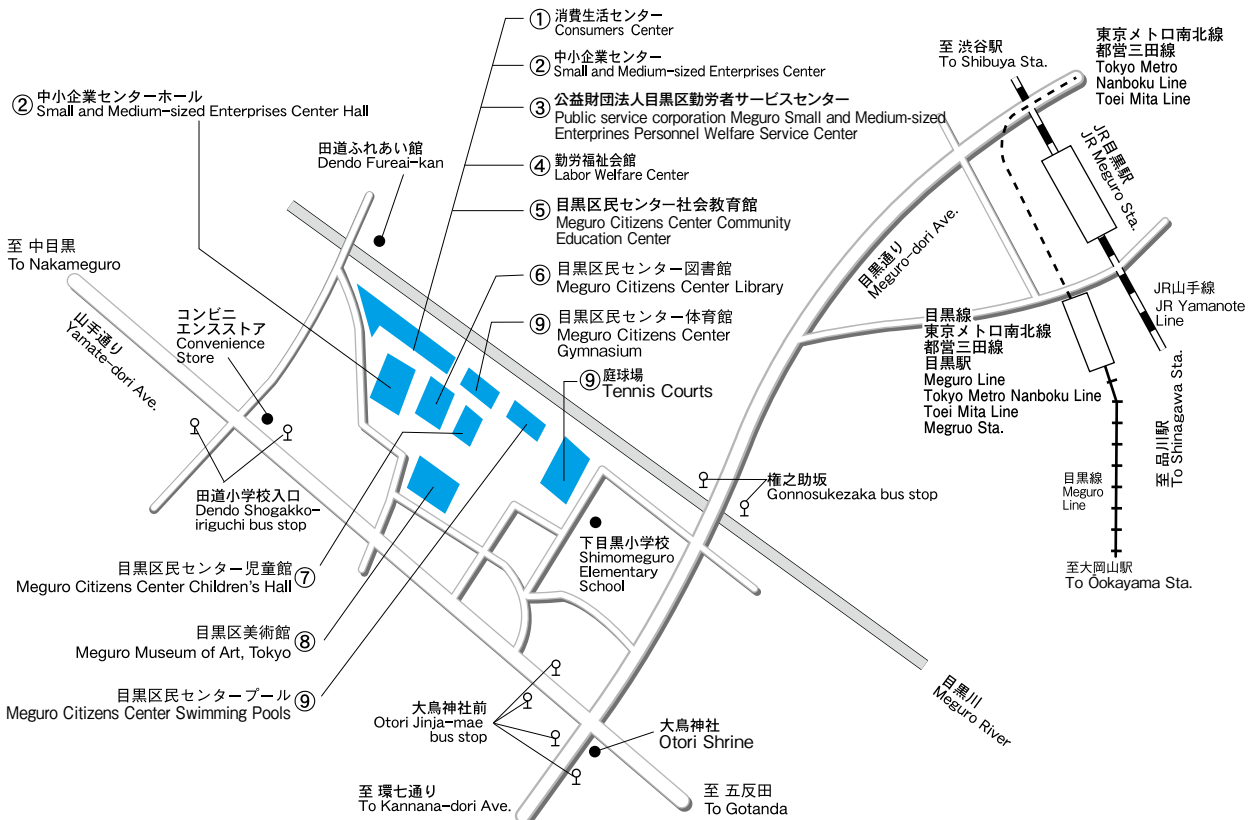

- ①Consumers Center
  ☎ 03-3711-1133
  FAX 03-3711-5297
- ②Small and Medium-sized Enterprises Center, Hall
  ☎ 03-3711-1135
  FAX 03-3711-1284
- ③Public service corporation Meguro Small and Medium-sized Enterprises Personnel Welfare Service Center
  ☎ 03-3715-4135
  FAX 03-3713-9901
- ④Labor Welfare Center
  ☎ 03-3711-1135
  FAX 03-3711-1284
- ⑤Meguro Citizens Center Community Education Center
  ☎ 03-3711-1137 (Refer to page 124)
  FAX 03-3711-1168
- ⑥Meguro Citizens Center Library
  ☎ 03-3711-1138 (Refer to page 117)
  FAX 03-5701-2794 (Isumo Otou Library's fax number)
- ⑦Meguro Citizens Center Children's Hall
  ☎ 03-3711-1839 (Refer to page 82)
- ⑧Meguro Museum of Art, Tokyo
  ☎ 03-3714-1201 (Refer to page 122)
- ⑨Meguro Citizens Center Gymnasium, Swimming Pools, Tennis Court
  ☎ 03-3711-1139 (Refer to page 118-120)
  FAX 03-3711-2594

目黒区民センター

目黒2-4-36

- ○JR山手線・目黒線・東京メトロ南北線・都営三田線「目黒駅」下車10分
- ○東急バス「権之助坂」下車3分、「大鳥神社前」下車5分
- ○東急バス「田道초등학교 입구」下車2分

- ①소비생활센터
  ☎ 03-3711-1133
  FAX 03-3711-5297
- ②중소기업센터홀
  ☎ 03-3711-1135
  FAX 03-3711-1284
- ③공익재단법인 目黒区근로자서비스센터
  ☎ 03-3715-4135
  FAX 03-3713-9901
- ④근로복지회관
  ☎ 03-3711-1135
  FAX 03-3711-1284
- ⑤目黒区民센터 사회교육관
  ☎ 03-3711-1137 (P125참조)
  FAX 03-3711-1168
- ⑥目黒区民센터 도서관
  ☎ 03-3711-1138 (P117참조)
  FAX 03-5701-2794 (FAX는 八雲중앙도서관)
- ⑦目黒区民센터 아동관
  ☎ 03-3711-1839 (P83참조)
- ⑧目黒区미술관
  ☎ 03-3714-1201 (P123참조)
- ⑨目黒区民센터체육관·수영장·테니스장
  ☎ 03-3711-1139 (P119-121참조)
  FAX 03-3711-2594

1

2

3

4

5

LIST・MAP