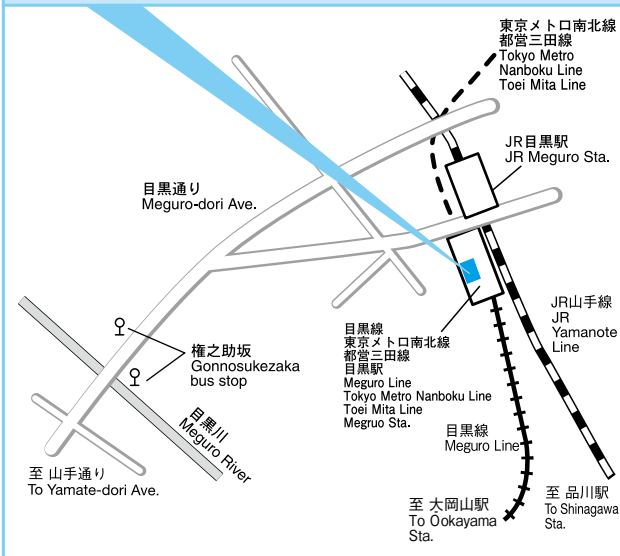

め ぐろ えき ぎょう せい まど ぐち
目黒駅行政サービス窓口

品川区上大崎3-1-1 (JR東急目黒ビル地下2階)

☎ 03-5437-2280

○JR山手線・目黒線・東京メトロ南北線・都営三田線

「目黒駅」下車

Meguro-eki Service Desk

3-1-1 Kamiosaki, Shinagawa-ku
(B2F, JR Tokyu Meguro Building)

☎ 03-5437-2280

○Meguro Station on the JR Yamanote Line, Meguro Line, Tokyo Metro Namboku Line, Toei Mita Line.

目黒駅行政服务窗口

品川区上大崎3-1-1 (JR東急目黒大厦地下2楼)

☎ 03-5437-2280

○JR山手线、目黒线 东京METORO南北线 都营三田线「目黒站」下车

메 구로
目黒역 행정서비스창구

品川区上大崎3-1-1 (JR東急目黒빌딩 지하 2층)

☎ 03-5437-2280

○JR山手線, 目黒線, 東京メトロ南北線, 都営三田線「目黒역」하차