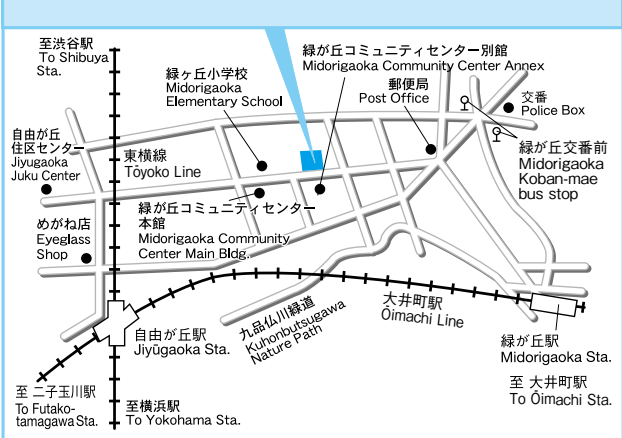

緑ヶ丘小学校屋内プール(西部地区プール)
緑ヶ丘2-13-1 緑ヶ丘小学校内 ☎ 03-3718-3130
○東横線・大井町線「自由が丘駅」下車7分
○大井町線「緑ヶ丘駅」下車8分

Midorigaoka Elementary School Indoor Swimming Pool (Seibu-chiku Swimming Pool) ☎ 03-3718-3130
2-13-1 Midorigaoka In Midorigaoka Elementary School
A 7-minute walk from Jiyugaoka Station on the Tōyoko Line or Ōimachi Line.
A 8-minute walk from Midorigaoka Station on the Ōimachi Line.

緑丘小学室内游泳池(西部地区游泳池)
緑丘2-13-1 緑丘小学校内 ☎ 03-3718-3130
○東横線・大井町線「自由が丘駅」下車步行7分钟
○大井町線「緑丘駅」下車步行8分钟

緑ヶ丘초등학교 실내수영장(西部지구 수영장)
緑ヶ丘2-13-1 (緑ヶ丘초등학교내) ☎ 03-3718-3130
○東横線・大井町線「自由が丘駅」下車7分
○大井町線「緑ヶ丘駅」下車8分