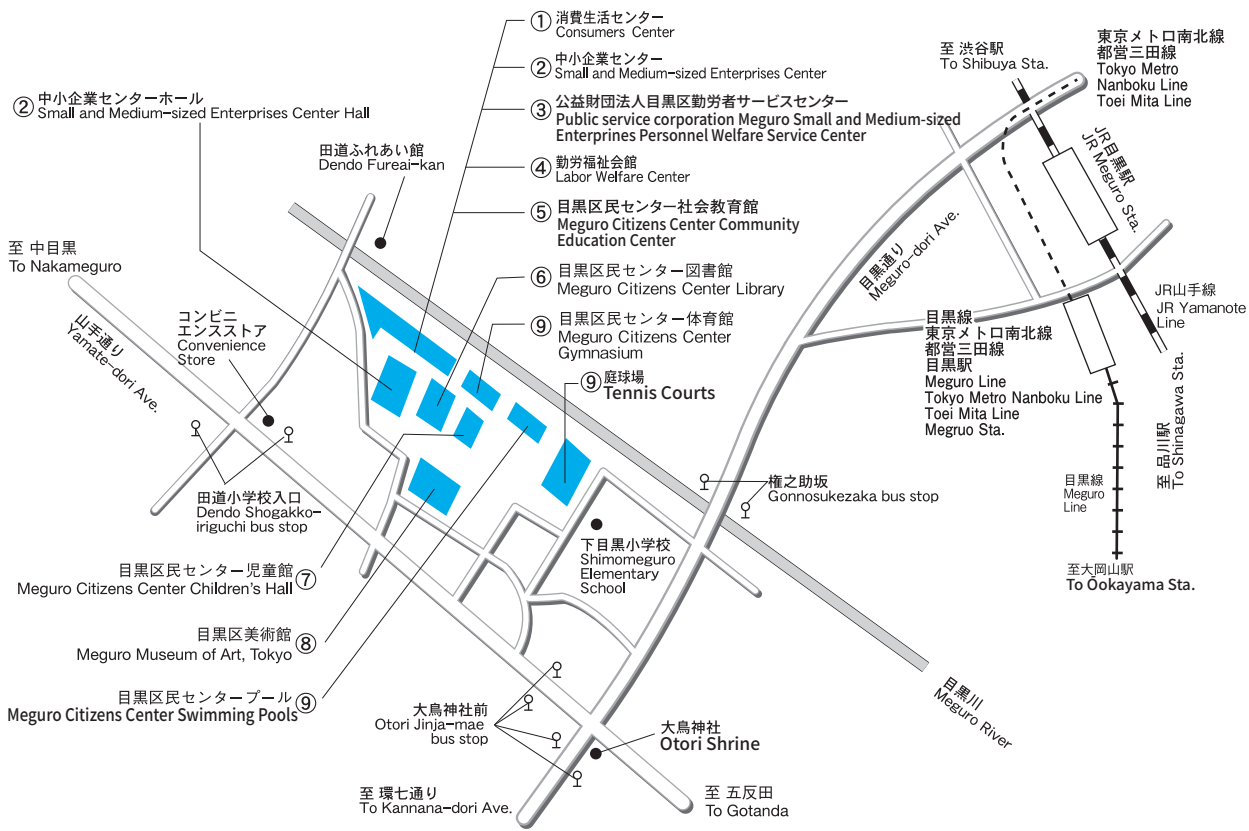

- ①Consumers Center
  ☎ 03-3711-1133
  FAX 03-3711-5297
- ②Small and Medium-sized Enterprises Center, Hall
  ☎ 03-3711-1135
  FAX 03-3711-1284
- ③Public service corporation Meguro Small and Medium-sized Enterprises Personnel Welfare Service Center
  ☎ 03-3715-4135
  FAX 03-3713-9901
- ④Labor Welfare Center
  ☎ 03-3711-1135
  FAX 03-3711-1284
- ⑤Meguro Citizens Center Community Education Center
  ☎ 03-3711-1137 (Refer to page 120)
  FAX 03-3711-1168
- ⑥Meguro Citizens Center Library
  ☎ 03-3711-1138 (Refer to page 113)
  FAX 03-5701-2794 (Tokumo Chuo Library's fax number)
- ⑦Meguro Citizens Center Children's Hall
  ☎ 03-3711-1839 (Refer to page 78)
- ⑧Meguro Museum of Art, Tokyo
  ☎ 03-3714-1201 (Refer to page 118)
- ⑨Meguro Citizens Center Gymnasium, Swimming Pools, Tennis Court
  ☎ 03-3711-1139 (Refer to page 114-116)
  FAX 03-3711-2594

目黒区民センター

目黒2-4-36

- ○JR山手線・目黒線・東京メトロ南北線・都営三田線「目黒駅」下車10分
- ○東急バス「権之助坂」下車3分，「大鳥神社前」下車5分
- ○東急バス「田道中등학교 入口」下車2分

- ①소비생활센터
  ☎ 03-3711-1133
  FAX 03-3711-5297
- ②중소기업센터홀
  ☎ 03-3711-1135
  FAX 03-3711-1284
- ③공익재단법인 目黒区근로자서비스센터
  ☎ 03-3715-4135
  FAX 03-3713-9901
- ④근로복지회관
  ☎ 03-3711-1135
  FAX 03-3711-1284
- ⑤目黒区민센터 사회교육관
  ☎ 03-3711-1137 (P121 참조)
  FAX 03-3711-1168
- ⑥目黒区민센터 도서관
  ☎ 03-3711-1138 (P113 참조)
  FAX 03-5701-2794 (참조 P113)
- ⑦目黒区민센터 아동관
  ☎ 03-3711-1839 (P79 참조)
- ⑧目黒区미술관
  ☎ 03-3714-1201 (P119 참조)
- ⑨目黒区민센터체육관・수영장・테니스장
  ☎ 03-3711-1139 (P115-117 참조)
  FAX 03-3711-2594